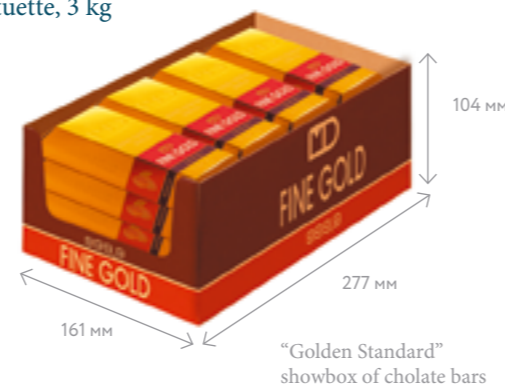

“Golden Standard” showbox of chocolate bars